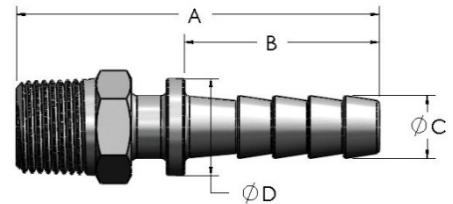

6000 Series Heavy Duty Heat Treated Nipples

Carbon Steel

Case hardened for sand blast applications
Robust design with heavy duty cross section
Shanks deeply barbed to grip hose firmly
Locking groove for malleable clamps
Yellow Trivalent Plated ♦ ROHS Compliant
C12L14 Steel

<u>General Specifications</u> Description	Part Number Series	Dimensions					
		Length (A)	Length (B)	Dia. (C)	Dia. (D)	Stock Size	Bore Size
3/8" hose to 1/4" Male NPT	6330	2-9/16"	1.380	.437	.680	11/16" H	.22"
3/8" hose to 3/8" Male NPT	6340	2-9/16"	1.380	.437	.680	11/16" H	.22"
3/8" hose to 1/2" Male NPT	6350	2-13/16"	1.380	.437	.680	7/8" H	.22"
1/2" hose to 3/8" Male NPT	6440	2-3/4"	1.560	.562	.870	7/8" H	.31"
1/2" hose to 1/2" Male NPT	6450	3"	1.560	.562	.870	7/8" H	.31"
3/4" hose to 1/2" Male NPT	6650	3-9/16"	2.000	.812	1.120	1-1/8" H	.50"
3/4" hose to 3/4" Male NPT	6660	3-9/16"	2.000	.812	1.120	1 1/8" H	.50"