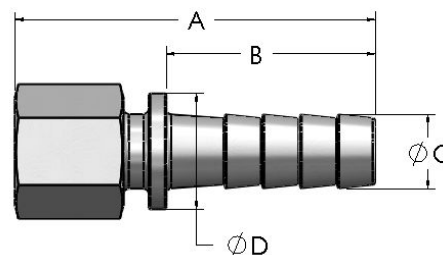

*C12L14 Steel, 2024-T351 Alum, 304 or 316 SS*

<u>General Specifications</u> Description	Part	Dimensions					
	Number	Length	Length	Dia.	Dia.	Stock	Bore
	Series	(A)	(B)	(C)	(D)	Size	Size
1/4" hose to 1/8" Female NPT	512x	2 3/16"	1.130	.312	.550	9/16" H	.16"
1/4" hose to 1/4" Female NPT	513x	2 3/16"	1.130	.312	.550	11/16" H	.16"
1/4" hose to 3/8" Female NPT	514x	2 1/4"	1.130	.312	.550	7/8" H	.16"
1/4" hose to 1/2" Female NPT	515x	2 7/16"	1.130	.312	.550	1 1/8" H	.16"
5/16" hose to 1/4" Female NPT	523x	2 3/16"	1.130	.375	.610	11/16" H	.19"
5/16" hose to 3/8" Female NPT	524x	2 1/4"	1.130	.375	.610	7/8" H	.19"
5/16" hose to 1/2" Female NPT	525x	2 7/16"	1.130	.375	.610	1 1/8" H	.19"
3/8" hose to 1/8" Female NPT	532x	2 1/2"	1.380	.437	.680	11/16" H	.22"
3/8" hose to 1/4" Female NPT	533x	2 1/2"	1.380	.437	.680	11/16" H	.22"
3/8" hose to 3/8" Female NPT	534x	2 9/16"	1.380	.437	.680	7/8" H	.22"
3/8" hose to 1/2" Female NPT	535x	2 3/4"	1.380	.437	.680	1 1/8" H	.22"
1/2" hose to 1/4" Female NPT	543x	2 11/16"	1.560	.562	.870	7/8" H	.31"
1/2" hose to 3/8" Female NPT	544x	2 3/4"	1.560	.562	.870	7/8" H	.31"
1/2" hose to 1/2" Female NPT	545x	2 15/16"	1.560	.562	.870	1 1/8" H	.31"
1/2" hose to 3/4" Female NPT	546x	3 1/16"	1.560	.562	.870	1 3/8" H	.31"
5/8" hose to 1/2" Female NPT	555x	2 15/16"	1.560	.687	1.095	1-1/8" H	.40"
5/8" hose to 3/4" Female NPT	556x	3 1/16"	1.560	.687	1.095	1-3/8" H	.40"
3/4" hose to 1/2" Female NPT	565x	3 7/16"	2.000	.812	1.120	1-1/8" H	.50"
3/4" hose to 3/4" Female NPT	566x	3 9/16"	2.000	.812	1.120	1 3/8" H	.50"
3/4" hose to 1" Female NPT	567x	3 7/8"	2.000	.812	1.120	1 3/4" H	.50"
1" hose to 3/4" Female NPT	576x	3 9/16"	2.000	1.062	1.370	1 3/8" H	.69"
1" hose to 1" Female NPT	577x	3 7/8"	2.000	1.062	1.370	1 3/4" H	.75"