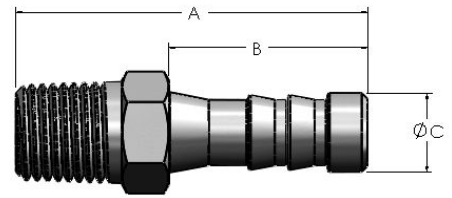

**2000 Series Band Type Nipples**

**Steel - Aluminum - Stainless Steel**

*Economy High Flow*

*Shanks designed to be used with band clamps*

*Large bores for maximum flow rates*

*C12L14 Steel, 2024-T351 Alum, 304 or 316 SS*