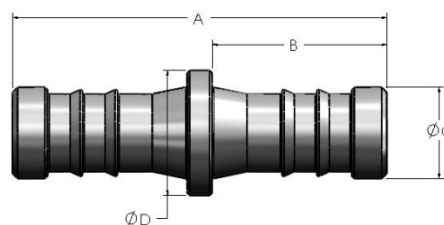

**Distributors/Resellers:** shall make Seller’s Specifications available to third party purchasers of Seller’s products.

2018 Specifications & Pricing Guide

**Barb Specifications**

Hose Description	Standard Barb to Male Pipe And Barb to Barb			Thick Wall Barb to Male Pipe and Female Pipe		
	Barbs	ID	Wall	Barbs	ID	Wall
1/4" hose	3	.16"	.03"	4	.16"	.045"
5/16" hose	3	.22"	.03"	4	.19"	.075"
3/8" hose	3	.25"	.045"	4	.22"	.075"
1/2" hose	3	.38"	.045"	4	.31"	.095"
5/8" hose	3	.50"	.045"	4	.40"	.112"
3/4" hose	3	.56"	.08"	4	.50"	.125"
1" hose to 3/4" Pipe	3	.69"	.14"	4	.69"	.155"
1" hose (All Other)	3	.75"	.11"	4	.75"	.125"
1-1/4" hose	3	.94"	.14"			
1-1/2" hose	3	1.25"	.11"			

1000 Series Band Type Hose Mender Coupling Nipples

**Steel - Aluminum - Stainless Steel**

*Economy High Flow*

*Shanks designed to be used with band clamps*

*Large bores for maximum flow rates*

*C12L14 Steel, 2024-T351 Alum, 304 or 316 SS*

General Specifications Description	Part Number Series	Dimensions					
		Length (A)	Length (B)	Dia. (C)	Dia. (D)	Stock Size	Bore Size
1/4" hose to 1/4" hose	111x	2-1/4"	1.050	.300	.500	1/2" Rd	.16"
5/16" hose to 5/16" hose	122x	2-1/4"	1.050	.362	.500	1/2" Rd	.22"
3/8" hose to 3/8" hose	133x	2-1/4"	1.050	.425	.625	5/8" Rd	.25"
1/2" hose to 1/2" hose	144x	2-1/4"	1.050	.550	.750	3/4" Rd	.38"
5/8" hose to 5/8" hose	155x	3-3/8"	1.550	.675	.875	7/8" Rd	.50"
3/4" hose to 3/4" hose	166x	3-3/8"	1.550	.800	1.000	1" Rd	.56"
1" hose to 1" hose	177x	3-3/8"	1.550	1.050	1.250	1-1/4" Rd	.75"
1-1/4" hose to 1-1/4" hose	188x	3-3/8"	1.550	1.300	1.500	1-1/2" Rd	.94"
1-1/2" hose to 1-1/2" hose	199x	3-3/8"	1.550	1.550	1.750	1-3/4" Rd	1.25"