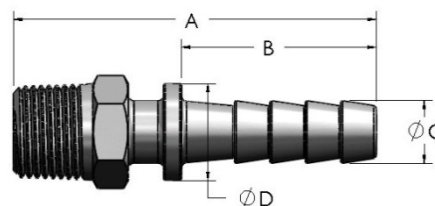

4000 Series Heavy Duty Nipples

Steel - Aluminum - Stainless Steel

Robust design with heavy duty cross section

Shanks deeply barbed to grip hose firmly

Locking groove for malleable clamps

C12L14 Steel, 2024-T351 Alum, 304 or 316 SS

<u>General Specifications</u> Description	Part Number Series	Dimensions					
		Length (A)	Length (B)	Dia. (C)	Dia. (D)	Stock Size	Bore Size
1/4" hose to 1/8" Male NPT	412x	2-1/16"	1.130	.312	.550	9/16" H	.16"
1/4" hose to 1/4" Male NPT	413x	2-1/4"	1.130	.312	.550	9/16" H	.16"
1/4" hose to 3/8" Male NPT	414x	2-1/4"	1.130	.312	.550	11/16" H	.16"
1/4" hose to 3/8" Male NPT	415x	2-7/16"	1.130	.312	.550	7/8" H	.16"
5/16" hose to 1/4" Male NPT	423x	2-1/4"	1.130	.375	.610	9/16" H	.19"
5/16" hose to 3/8" Male NPT	424x	2-1/4"	1.130	.375	.610	11/16" H	.19"
5/16" hose to 1/2" Male NPT	425x	2-7/16"	1.130	.375	.610	7/8" H	.19"
3/8" hose to 1/8" Male NPT	432x	2-3/8"	1.380	.437	.680	11/16" H	.22"
3/8" hose to 1/4" Male NPT	433x	2-9/16"	1.380	.437	.680	11/16" H	.22"
3/8" hose to 3/8" Male NPT	434x	2-9/16"	1.380	.437	.680	11/16" H	.22"
3/8" hose to 1/2" Male NPT	435x	2-13/16"	1.380	.437	.680	7/8" H	.22"
1/2" hose to 1/4" Male NPT	443x	2-3/4"	1.560	.562	.870	7/8" H	.31"
1/2" hose to 3/8" Male NPT	444x	2-3/4"	1.560	.562	.870	7/8" H	.31"
1/2" hose to 1/2" Male NPT	445x	3"	1.560	.562	.870	7/8" H	.31"
1/2" hose to 3/4" Male NPT	446x	3-1/16"	1.560	.562	.870	1 1/8" H	.31"
5/8" hose to 1/2" Male NPT	455x	3"	1.560	.687	1.095	1-1/8" H	.40"
5/8" hose to 3/4" Male NPT	456x	3-1/16"	1.560	.687	1.095	1-1/8" H	.40"
3/4" hose to 1/2" Male NPT	465x	3-9/16"	2.000	.812	1.120	1-1/8" H	.50"
3/4" hose to 3/4" Male NPT	466x	3-9/16"	2.000	.812	1.120	1 1/8" H	.50"
3/4" hose to 1" Male NPT	467x	3-13/16"	2.000	.812	1.120	1 3/8" H	.50"
1" hose to 3/4" Male NPT	476x	3-9/16"	2.000	1.062	1.370	1 3/8" H	.69"
1" hose to 1" Male NPT	477x	3-13/16"	2.000	1.062	1.370	1 3/8" H	.75"